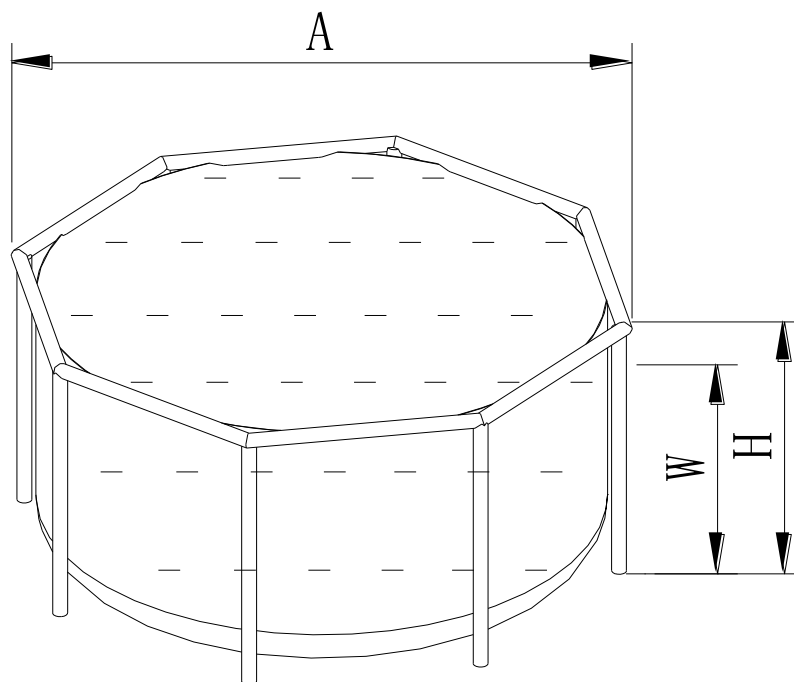

Frame Pool Set Rondo

Poolgröße (in cm) Pool size (in in.)	A		H		W	
	Rahmen Durchmesser / Frame Diameter		Gesamthöhe / Overall Height		Empfohlene Wassertiefe / Recommend Water Depth	
	ft	cm	in.	cm	in.	cm
10'X30" (305 x 76 cm)	10	305	30	76	24	61
12'X30" (366 x 76 cm)	12	366	30	76	24	61
12'X33" (366 x 84 cm)	12	366	33	84	27	69
15'X33" (457 x 84 cm)	15	357	33	84	27	69
15'X48" (457 x 122 cm)	15	457	48	122	42	107
18'X48" (549 x 122 cm)	18	549	48	122	42	107