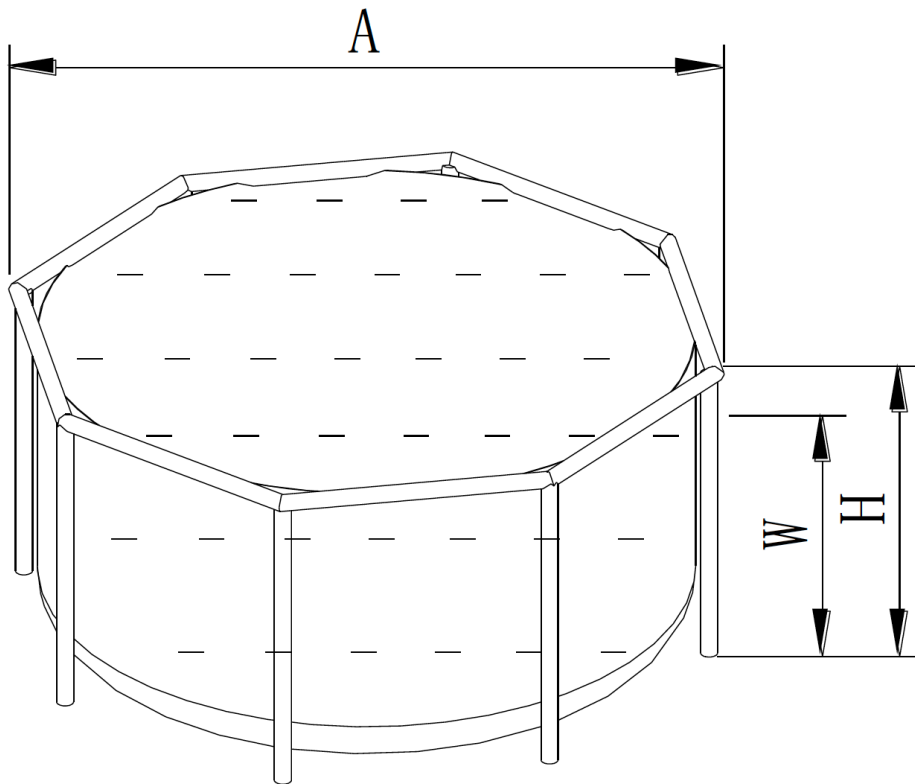

Frame Pool Set Prism Rondo

Poolgröße (in cm) Pool size (in in.)	A		H		W	
	Rahmen Durchmesser / Frame Diameter		Gesamthöhe / Overall Height		Empfohlene Wassertiefe / Recommend Water Depth	
	ft	cm	in.	cm	in.	cm
10'X30" (305 x 76 cm)	10	305	30	76	24	61
12'X30" (366 x 76 cm)	12	366	30	76	24	61
12'X36" (366 x 91 cm)	12	366	36	91	30	76
12'X39" (366 x 99 cm)	12	366	39	99	33	84
12'X48" (366 x 122 cm)	12	366	48	122	42	107
14'X42" (427 x 107 cm)	14	427	42	107	36	91
15'x33" (357 x 84 cm)	15	357	33	84	27	69
15'X42" (457 x 107cm)	15	457	42	107	36	91
15'X48" (457 x 122cm)	15	457	48	122	42	107
16'X48" (488 x 122cm)	16	488	48	122	42	107
18'X48" (549 x 122cm)	18	549	48	122	42	107
20'X52" (610 x 132cm)	20	610	52	132	46	117
24'X52" (732 x 132cm)	24	732	52	132	46	117